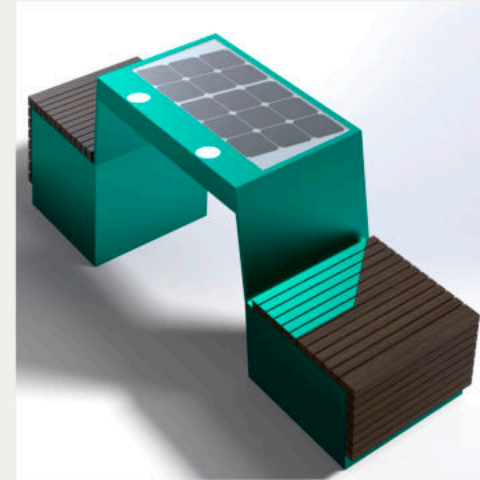

## Model: WYC1835

Smart Solar Bench  
Smart Solar panel  
Bench is made of Corten steel ,  
Stainless steel #201  
Tempered Glass 6mm  
Thickness of 4 mm.

**DESCRIPTION:** Smart Bench is made of Corten steel  
Stainless steel #201  
Solar Panel 72W  
WI-FI Router 4G: YES

**FINISHES:**  
Plexus box- IO55 2P USB 5V (2.1A)  
Qi Standard  
Stainless steel #201 or #304  
Thermo-lacquered in a choice of RAL

**DIMENSIONS:** L 2115mm x 600mm x H 460/720mm - **WEIGHT:** 80 Kg

WYC1835 is a collection of Smart Solar Bench. Easily to place on the street, with a very elaborate design it is perfect for any use and concept.

Material: Stainless steel #201 + WPC wood  
 Dimensions: L-211.5cm, W-60cm, H- 46/72cm  
 Solar Panel:72W  
 Tempered Glass 6mm  
 Battery capacity: 12V, 55AH -110Ah  
 Controller Type: MPPT  
 Weight: estimated 80kg  
 USB charging: 2  
 Power (per port): 5V (2.1A)  
 Wireless charging: 2  
 Sensor  
 Cooling System  
 Ambient light:LED strip light RGBW/Warm white  
 Bluetooth speaker: 5/12V  
 Wi-Fi: 4G/International router optional