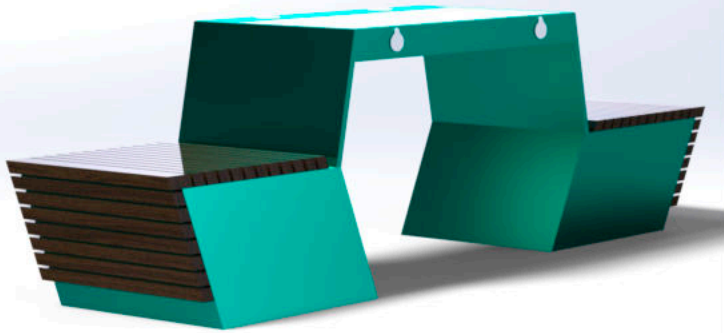

## Model: WYC1835

Smart Solar Bench  
Smart Solar panel  
Bench is made of Corten steel ,  
Stainless steel #201  
Tempered Glass 6mm  
Thickness of 4 mm.

**DESCRIPTION:** Smart Bench is made of Corten steel  
Stainless steel #201  
Solar Panel 72W  
WI-FI Router 4G: YES

**FINISHES:**  
Plexus box- IO55 2P USB 5V (2.1A)  
Qi Standard  
Stainless steel #201 or #304  
Thermo-lacquered in a choice of RAL

**DIMENSIONS:** L 2115mm x 600mm x H 460/720mm - **WEIGHT:** 80 Kg

WYC1835 is a collection of Smart Solar Bench. Easily to place on the street, with a very elaborate design it is perfect for any use and concept.

Material: Stainless steel #201 + WPC wood  
 Dimensions: L-211.5cm, W-60cm, H- 46/72cm  
 Solar Panel:72W  
 Tempered Glass 6mm  
 Battery capacity: 12V, 55AH -110Ah  
 Controller Type: MPPT  
 Weight: estimated 80kg  
 USB charging: 2  
 Power (per port): 5V (2.1A)  
 Wireless charging: 2  
 Sensor  
 Cooling System  
 Ambient light:LED strip light RGBW/Warm white  
 Bluetooth speaker: 5/12V  
 Wi-Fi: 4G/International router optional