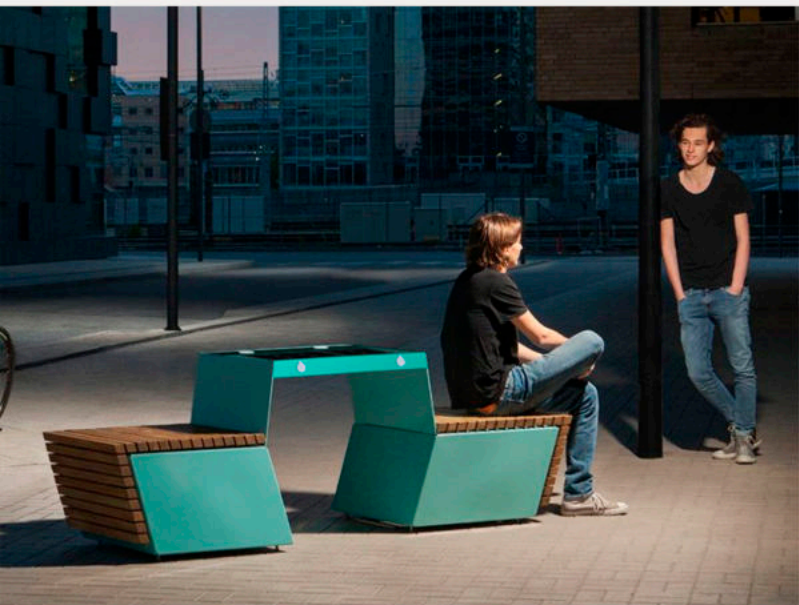

## Model: WYC1835

Smart Solar Bench  
Smart Solar panel  
Bench is made of Corten steel ,  
Stainless steel #201  
Tempered Glass 6mm  
Thickness of 4 mm.

**DESCRIPTION:** Smart Bench is made of Corten steel  
Stainless steel #201  
Solar Panel 72W  
WI-FI Router 4G: YES

**FINISHES:**  
Plexus box- IO55 2P USB 5V (2.1A)  
Qi Standard  
Stainless steel #201 or #304  
Thermo-lacquered in a choice of RAL

**DIMENSIONS:** L 2115mm x 600mm x H 460/720mm - **WEIGHT:** 80 Kg

WYC1835 is a collection of Smart Solar Bench. Easily to place on the street, with a very elaborate design it is perfect for any use and concept.

With solar panel, USB charger and Wireless, we manufacture the color and style that the client needs.

Perfect for parks, streets, bus stops, train stations, campuses, shopping centers and others.

Anchoring of installations to the ground and steel casing: resistance to vandalism

Material: Stainless steel #201 + WPC wood  
 Dimensions: L-211.5cm, W-60cm, H- 46/72cm  
 Solar Panel:72W  
 Tempered Glass 6mm  
 Battery capacity: 12V, 55AH -110Ah  
 Controller Type: MPPT  
 Weight: estimated 80kg  
 USB charging: 2  
 Power (per port): 5V (2.1A)  
 Wireless charging: 2  
 Sensor  
 Cooling System  
 Ambient light:LED strip light RGBW/Warm white  
 Bluetooth speaker: 5/12V  
 Wi-Fi: 4G/International router optional