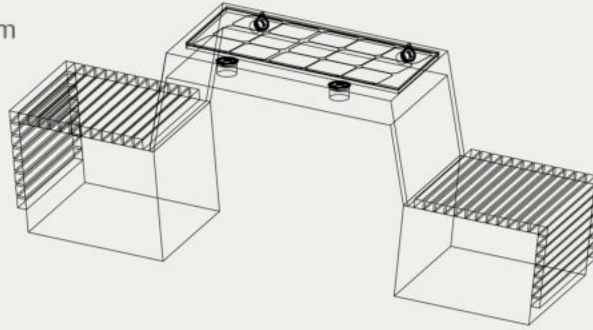

## Model: WYC1835

Smart Solar Bench  
Smart Solar panel  
Bench is made of Corten steel ,  
Stainless steel #201  
Tempered Glass 6mm  
Thickness of 4 mm.

**DESCRIPTION:** Smart Bench is made of Corten steel  
Stainless steel #201  
Solar Panel 72W  
WI-FI Router 4G: YES

**FINISHES:**  
Plexus box- IO55 2P USB 5V (2.1A)  
Qi Standard  
Stainless steel #201 or #304  
Thermo-lacquered in a choice of RAL

**DIMENSIONS:** L 2115mm x 600mm x H 460/720mm - **WEIGHT:** 80 Kg

WYC1835 is a collection of Smart Solar Bench. Easily to place on the street, with a very elaborate design it is perfect for any use and concept.

Material: Stainless steel #201 + WPC wood  
 Dimensions: L-211.5cm, W-60cm, H- 46/72cm  
 Solar Panel:72W  
 Tempered Glass 6mm  
 Battery capacity: 12V, 55AH -110Ah  
 Controller Type: MPPT  
 Weight: estimated 80kg  
 USB charging: 2  
 Power (per port): 5V (2.1A)  
 Wireless charging: 2  
 Sensor  
 Cooling System  
 Ambient light:LED strip light RGBW/Warm white  
 Bluetooth speaker: 5/12V  
 Wi-Fi: 4G/International router optional