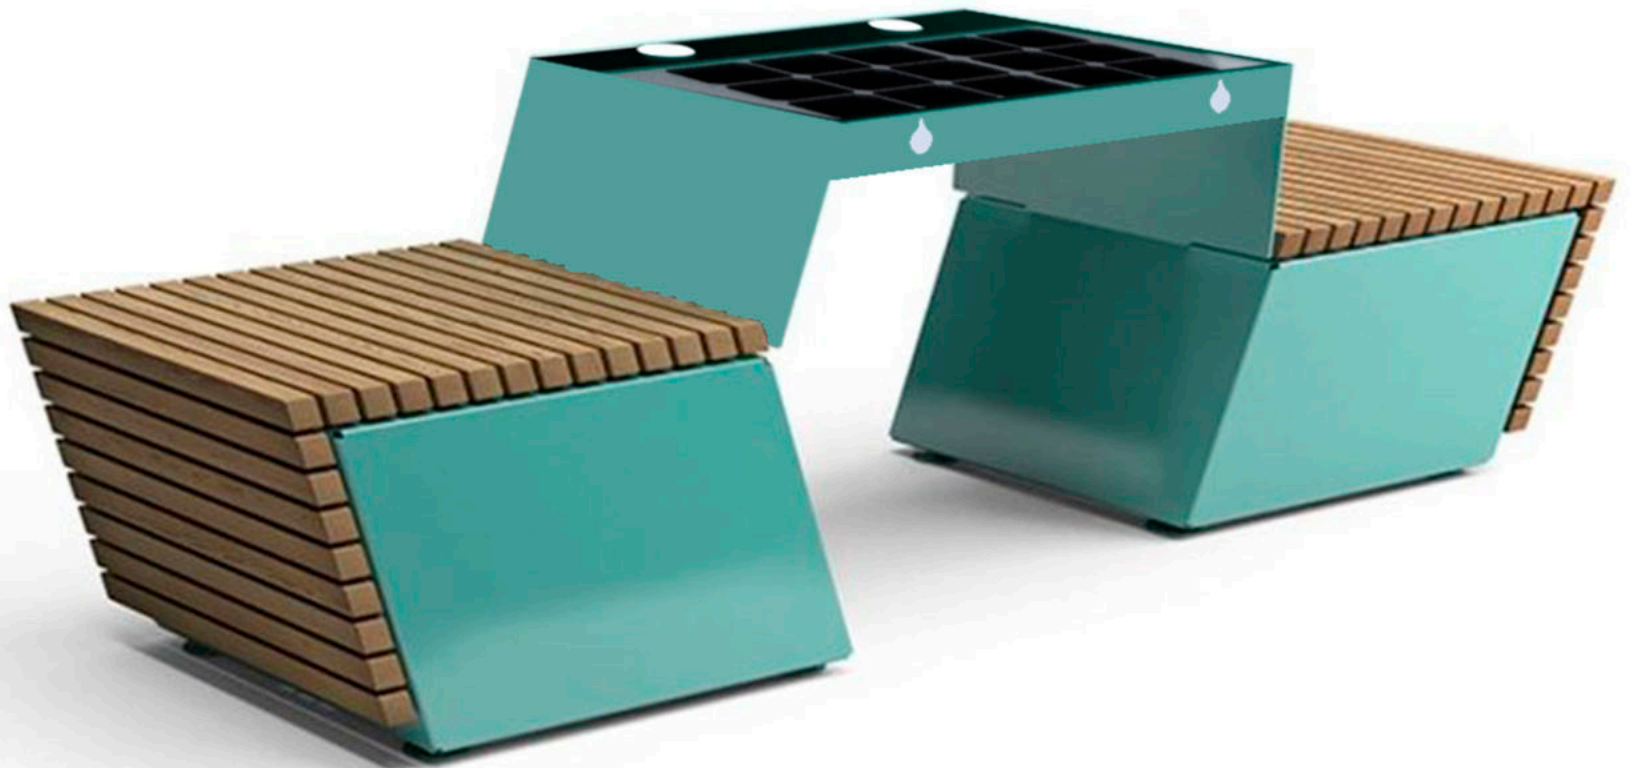

## Model: WYC1835

Smart Solar Bench  
Smart Solar panel  
Bench is made of Corten steel ,  
Stainless steel #201  
Tempered Glass 6mm  
Thickness of 4 mm.

**DESCRIPTION:** Smart Bench is made of Corten steel  
Stainless steel #201  
Solar Panel 72W  
WI-FI Router 4G: YES

**FINISHES:**  
Plexus box- IO55 2P USB 5V (2.1A)  
Qi Standard  
Stainless steel #201 or #304  
Thermo-lacquered in a choice of RAL

**DIMENSIONS:** L 2115mm x 600mm x H 460/720mm - **WEIGHT:** 80 Kg

WYC1835 is a collection of Smart Solar Bench. Easily to place on the street, with a very elaborate design it is perfect for any use and concept.

With solar panel, USB charger and Wireless, we manufacture the color and style that the client needs.

Perfect for parks, streets, bus stops, train stations, campuses, shopping centers and others.

Anchoring of installations to the ground and steel casing: resistance to vandalism

Material: Stainless steel #201 + WPC wood  
 Dimensions: L-211.5cm, W-60cm, H- 46/72cm  
 Solar Panel:72W  
 Tempered Glass 6mm  
 Battery capacity: 12V, 55AH -110Ah  
 Controller Type: MPPT  
 Weight: estimated 80kg  
 USB charging: 2  
 Power (per port): 5V (2.1A)  
 Wireless charging: 2  
 Sensor  
 Cooling System  
 Ambient light:LED strip light RGBW/Warm white  
 Bluetooth speaker: 5/12V  
 Wi-Fi: 4G/International router optional