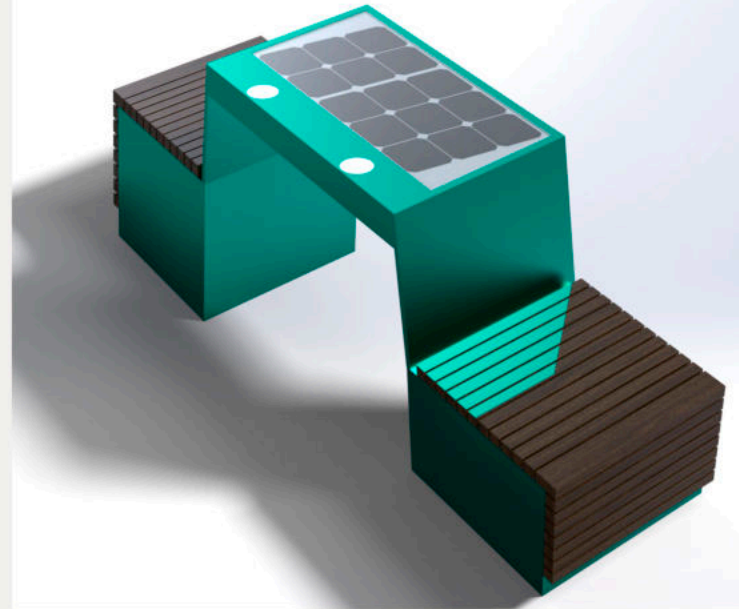

## Model: WYC1835

Smart Solar Bench  
Smart Solar panel  
Bench is made of Corten steel ,  
Stainless steel #201  
Tempered Glass 6mm  
Thickness of 4 mm.

**DESCRIPTION:** Smart Bench is made of Corten steel  
Stainless steel #201  
Solar Panel 72W  
WI-FI Router 4G: YES

**FINISHES:**  
Plexus box- IO55 2P USB 5V (2.1A)  
Qi Standard  
Stainless steel #201 or #304  
Thermo-lacquered in a choice of RAL

**DIMENSIONS:** L 2115mm x 600mm x H 460/720mm - **WEIGHT:** 80 Kg

WYC1835 is a collection of Smart Solar Bench. Easily to place on the street, with a very elaborate design it is perfect for any use and concept.

With solar panel, USB charger and Wireless, we manufacture the color and style that the client needs.

Perfect for parks, streets, bus stops, train stations, campuses, shopping centers and others.

Anchoring of installations to the ground and steel casing: resistance to vandalism

Material: Stainless steel #201 + WPC wood  
 Dimensions: L-211.5cm, W-60cm, H- 46/72cm  
 Solar Panel:72W  
 Tempered Glass 6mm  
 Battery capacity: 12V, 55AH -110Ah  
 Controller Type: MPPT  
 Weight: estimated 80kg  
 USB charging: 2  
 Power (per port): 5V (2.1A)  
 Wireless charging: 2  
 Sensor  
 Cooling System  
 Ambient light:LED strip light RGBW/Warm white  
 Bluetooth speaker: 5/12V  
 Wi-Fi: 4G/International router optional